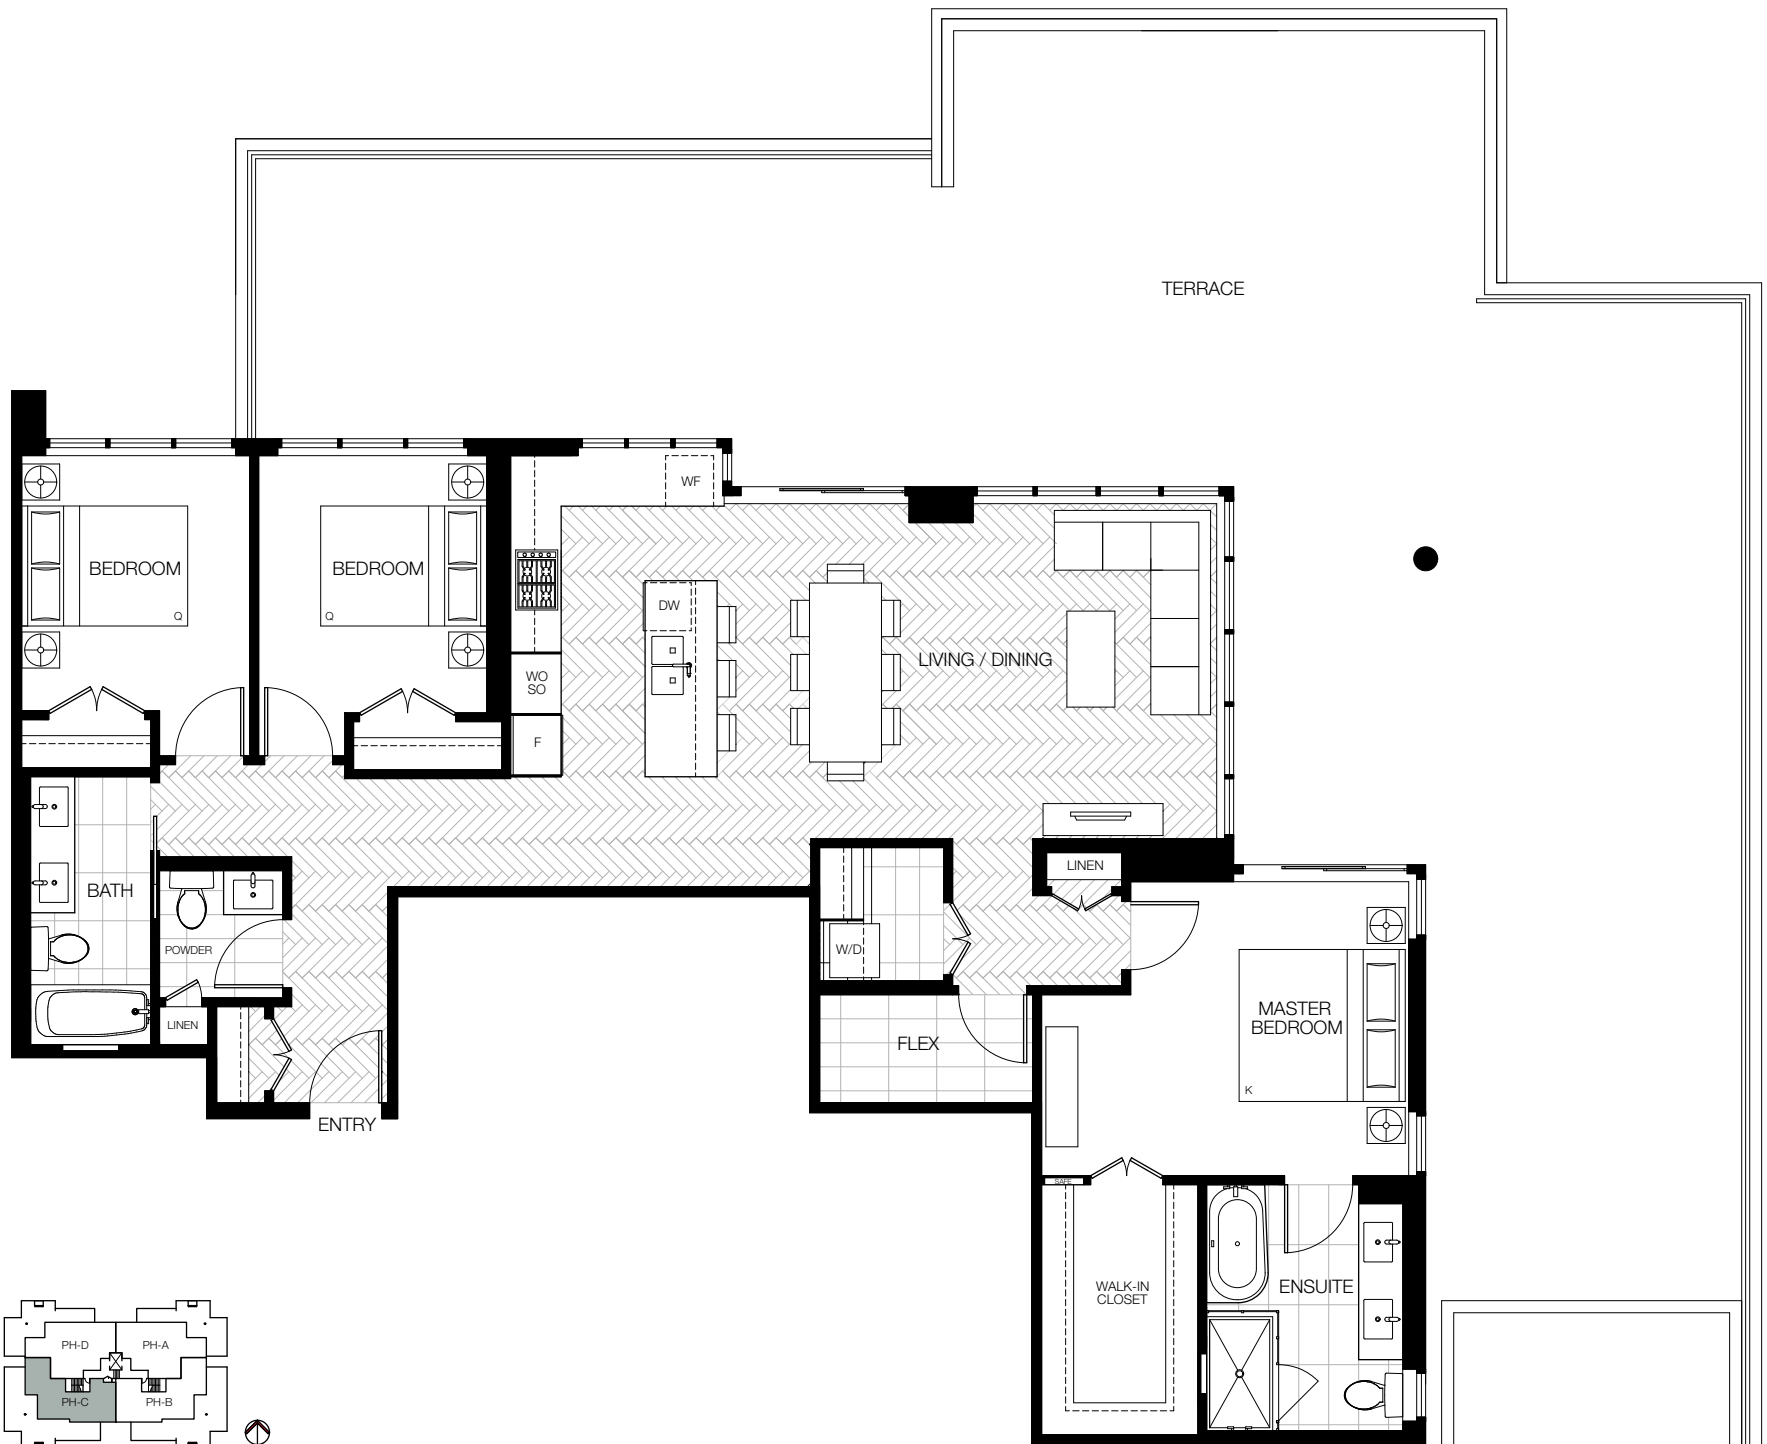

Penthouse C

2 bedroom, flex + 2 ½ bath

1,533 square feet

LEVEL 4