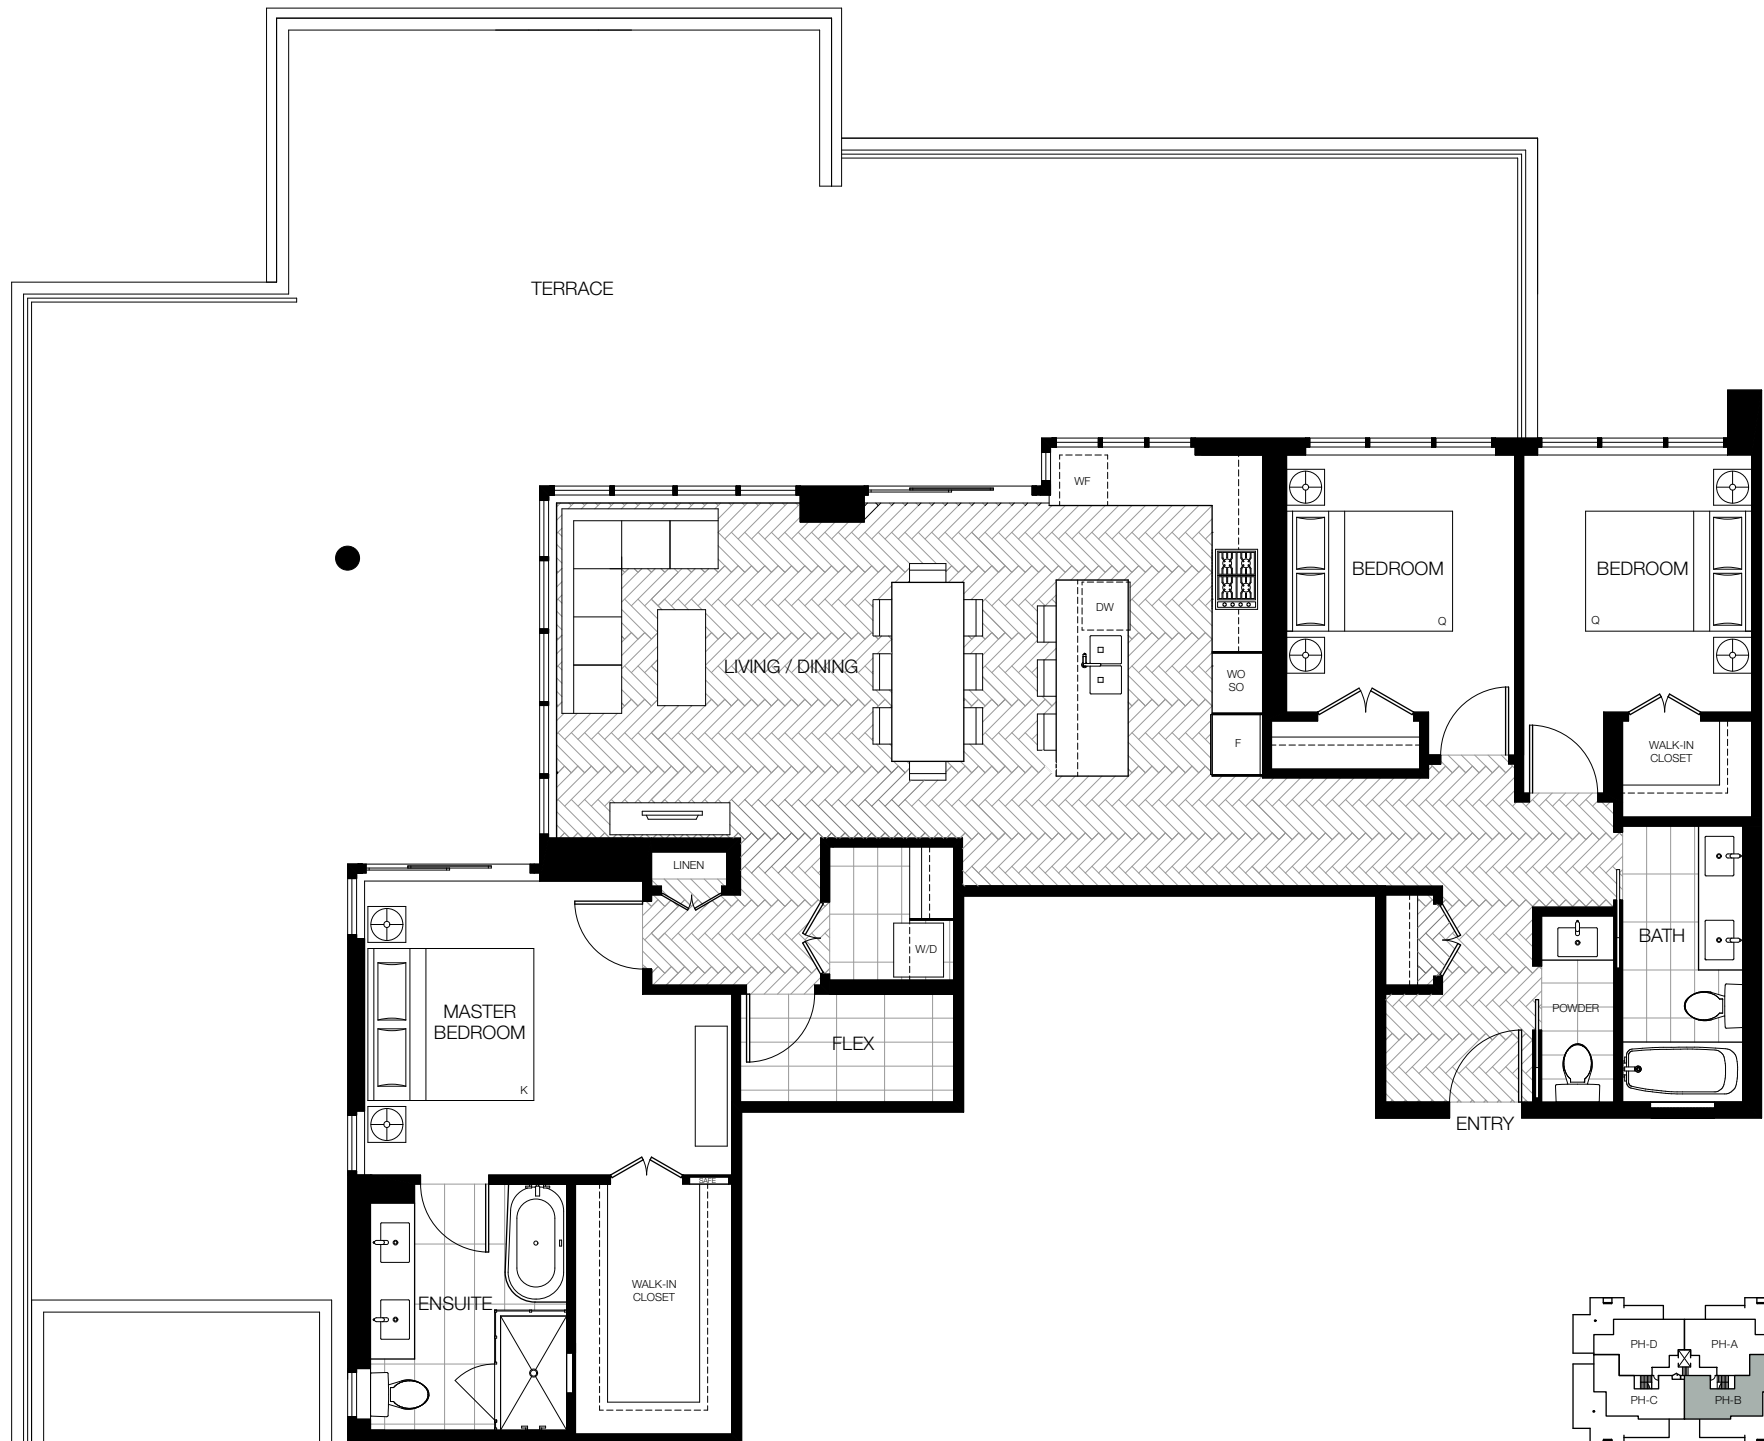

Penthouse B

2 bedroom, flex + 2 ½ bath

1,559 square feet

LEVEL 4